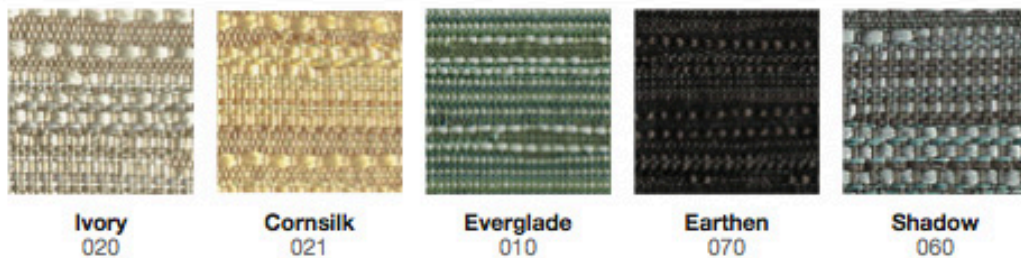

SURFACE MATERIALS

CUSHION FABRICS

Anchorage 2335

Cosmopolitan 3097 *25% upcharge

Underground 2967 *25% upcharge

MODESTY OPTIONS

 Satin Stainless	 Ruby	 African Walnut
		 Java
		 Chestnut
 Tangerine	 Pacific Ocean	 Seattle Cherry
		 Cognac
		 Medium Oak
		 Oiled Cherry
 Starry Night	 Melon	 Spice Walnut
		 Columbian Walnut
		 Driftwood
		 Espresso
 Seafoam	 Lilac	 Asian Sand
		 Maple
		 Graphite Nebula
<p>HPL Options * upcharges apply</p>  <p>Frosted Acrylic Frosted Acrylic * upcharges apply</p>		 Black
		 Charcoal
		 Grey
		 Majestic White