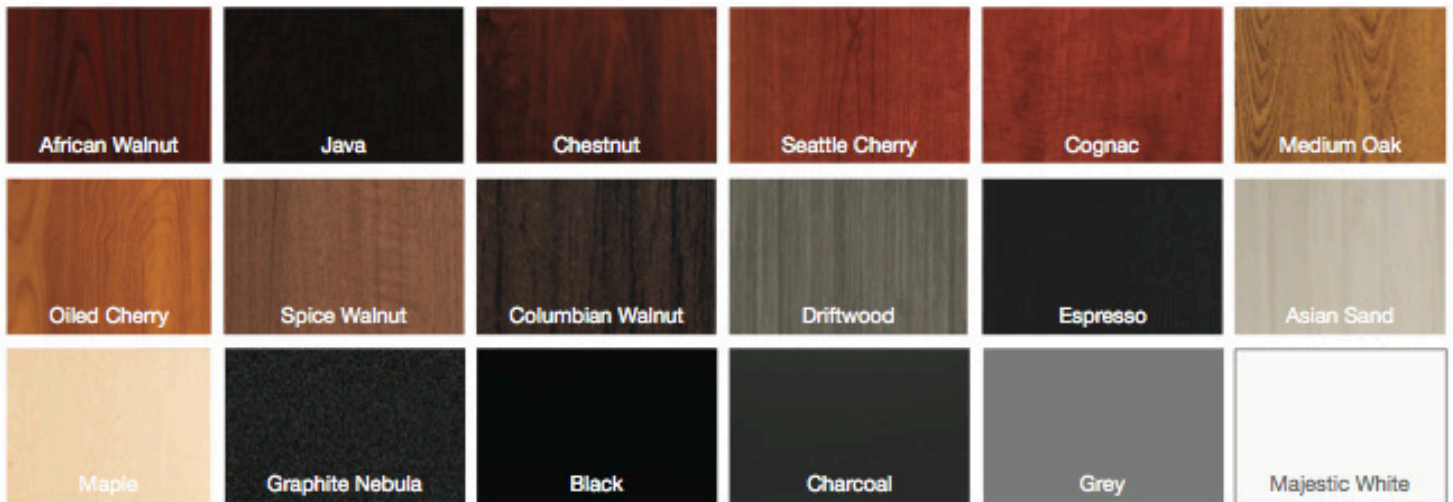

SURFACE MATERIALS

CUSHION FABRICS

Anchorage 2335

Cosmopolitan 3097 *25% upcharge

Underground 2967 *25% upcharge

MODESTY OPTIONS

 Satin Stainless	 Ruby	 African Walnut
		 Java
		 Chestnut
 Tangerine	 Pacific Ocean	 Seattle Cherry
		 Cognac
		 Medium Oak
		 Oiled Cherry
 Starry Night	 Melon	 Spice Walnut
		 Columbian Walnut
		 Driftwood
		 Espresso
 Seafoam	 Lilac	 Asian Sand
		 Maple
		 Graphite Nebula
<p>HPL Options * upcharges apply</p>  <p>Frosted Acrylic Frosted Acrylic * upcharges apply</p>		 Black
		 Charcoal
		 Grey
		 Majestic White